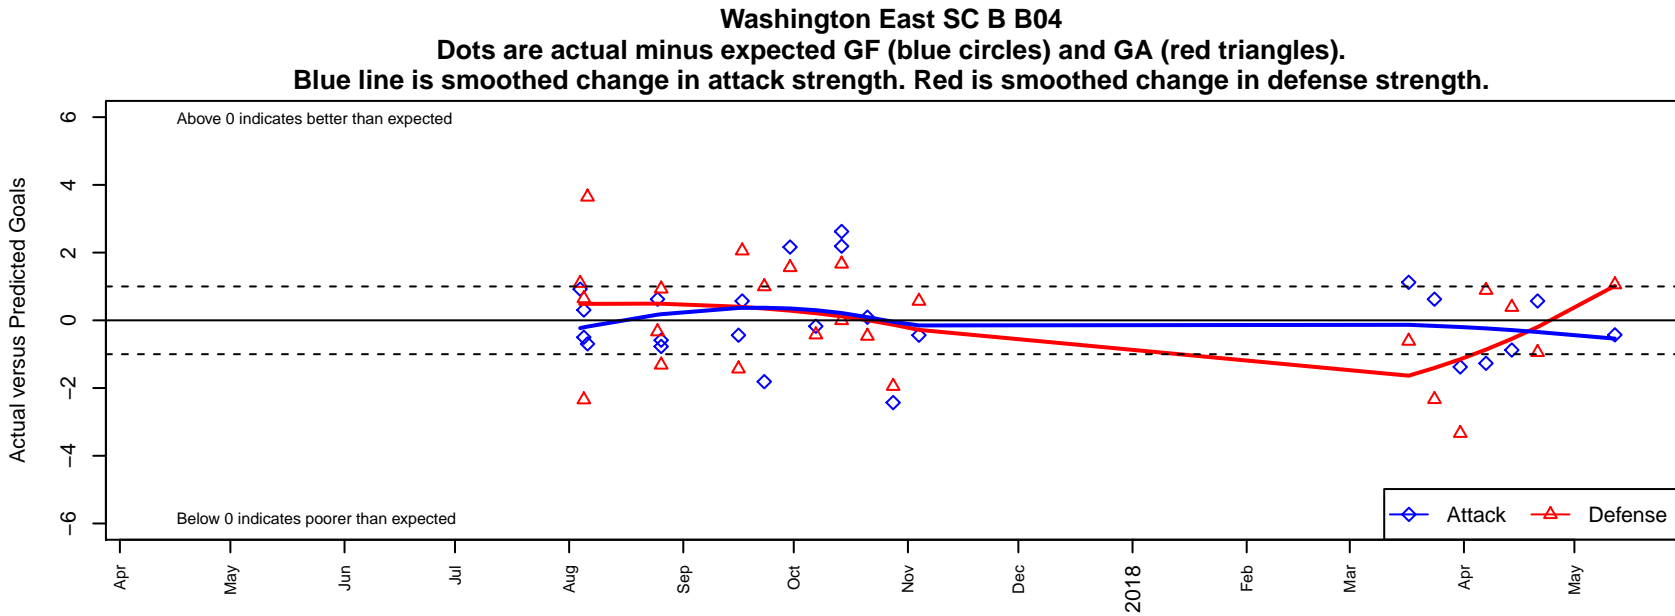

# Washington East SC B B04

Washington East SC  
 Spokane, WA  
 B04 total strength=978  
 attack=3.51 defense=0.97  
 fall league = PSPL Copa 1 – East U14  
 spr league = Spr PSPL EWA – '04 Copa 2 – East U14  
 notes= Mader 2017

**attack and defense variance (black dot)  
relative to other teams  
and top 10 in region**

**attack and defense rating  
relative to others at age  
and all opponents in last 13 months**

**Performance relative to 13 month average**