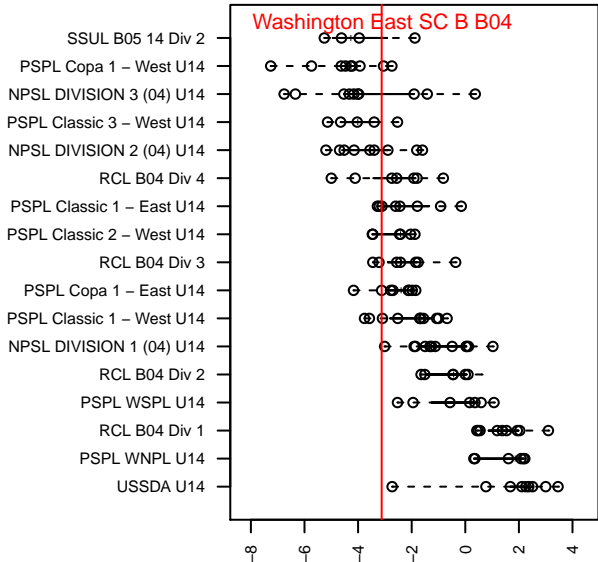

# Washington East SC B B04

Washington East SC  
 Spokane, WA  
 B04 total strength=978  
 attack=3.51 defense=0.97  
 fall league = PSPL Copa 1 – East U14  
 spr league = Spr PSPL EWA – '04 Copa 2 – East U14  
 notes= Mader 2017

alt names used:  
 Washington East SC B04 Mader  
 WASHINGTON EAST WE B04 MADER (WA)  
 Washington East B04 Mader  
 Washington East SC B04 Mader

Venues played:  
 2017 Mt Hood Challenge U14 Silver  
 2017 River City Challenge U14 (2004) U14  
 2017 PSPL Copa 1 – East U14  
 2017 Spr PSPL EWA – '04 Copa 2 – East U14

**attack and defense variance (black dot)  
relative to other teams  
and top 10 in region**

**attack and defense rating  
relative to others at age  
and all opponents in last 13 months**

**Performance relative to 13 month average**